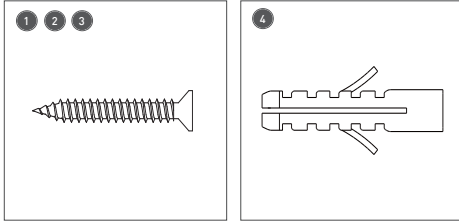

screws & anchor

- 1 + 4 suitable for
- ✓ Steel 13/15
 - ✓ Steel 13/20
 - ✓ Steel 13/30
 - ✓ Mix 13/13
 - ✓ Mix alu 13/13
 - ✓ Mix alu 13/20
 - ✓ Mix alu 13/30
 - ✓ Three, four, six
 - ✓ Rapid
 - ✓ Mix alu 18/18

- 2 + 4 suitable for
- ✓ Midi
 - ✓ Steel 20/20
 - ✓ Steel 15/15
 - ✓ Corner

- 3 + 4 suitable for
- ✓ Border
 - ✓ Maxi

code		pc/box	price/box	price/pc	
1 SKKR3L35	screw	200			A
2 SKKR4L35	screw	200			A
3 SKKR4L45	screw	200			A
4 TASS6L30NY	anchor	100			A

o-ring

- suitable for
- ✓ Rapid
 - ✓ Steel (13 / 15 / 20 / 25)
 - ✓ Safe
 - ✓ Fast

code		pc/box	price/box	price/pc	
8 ORINGIX15	spacer o-ring, 15	500			A

suction cup

Transparenter Saugnapf, Ø40mm mit Schraube 4mm, für Befestigung auf Glas und anderen glatten Flächen.
Transparent suction cup, Ø40mm with 4mm screw for fastening on glass or other smooth surfaces.

double adhesive tape

Doppelklebeband auf Rolle. Breite: 15mm. Rolle: 9m.

Double adhesive tape. Width: 15mm. Length: 9m.

code		pc/box	price/box	price/pc	
14 ATP1509*	double adhesive tape 9m	1			A

*Mengen auf Anfrage | quantity on request